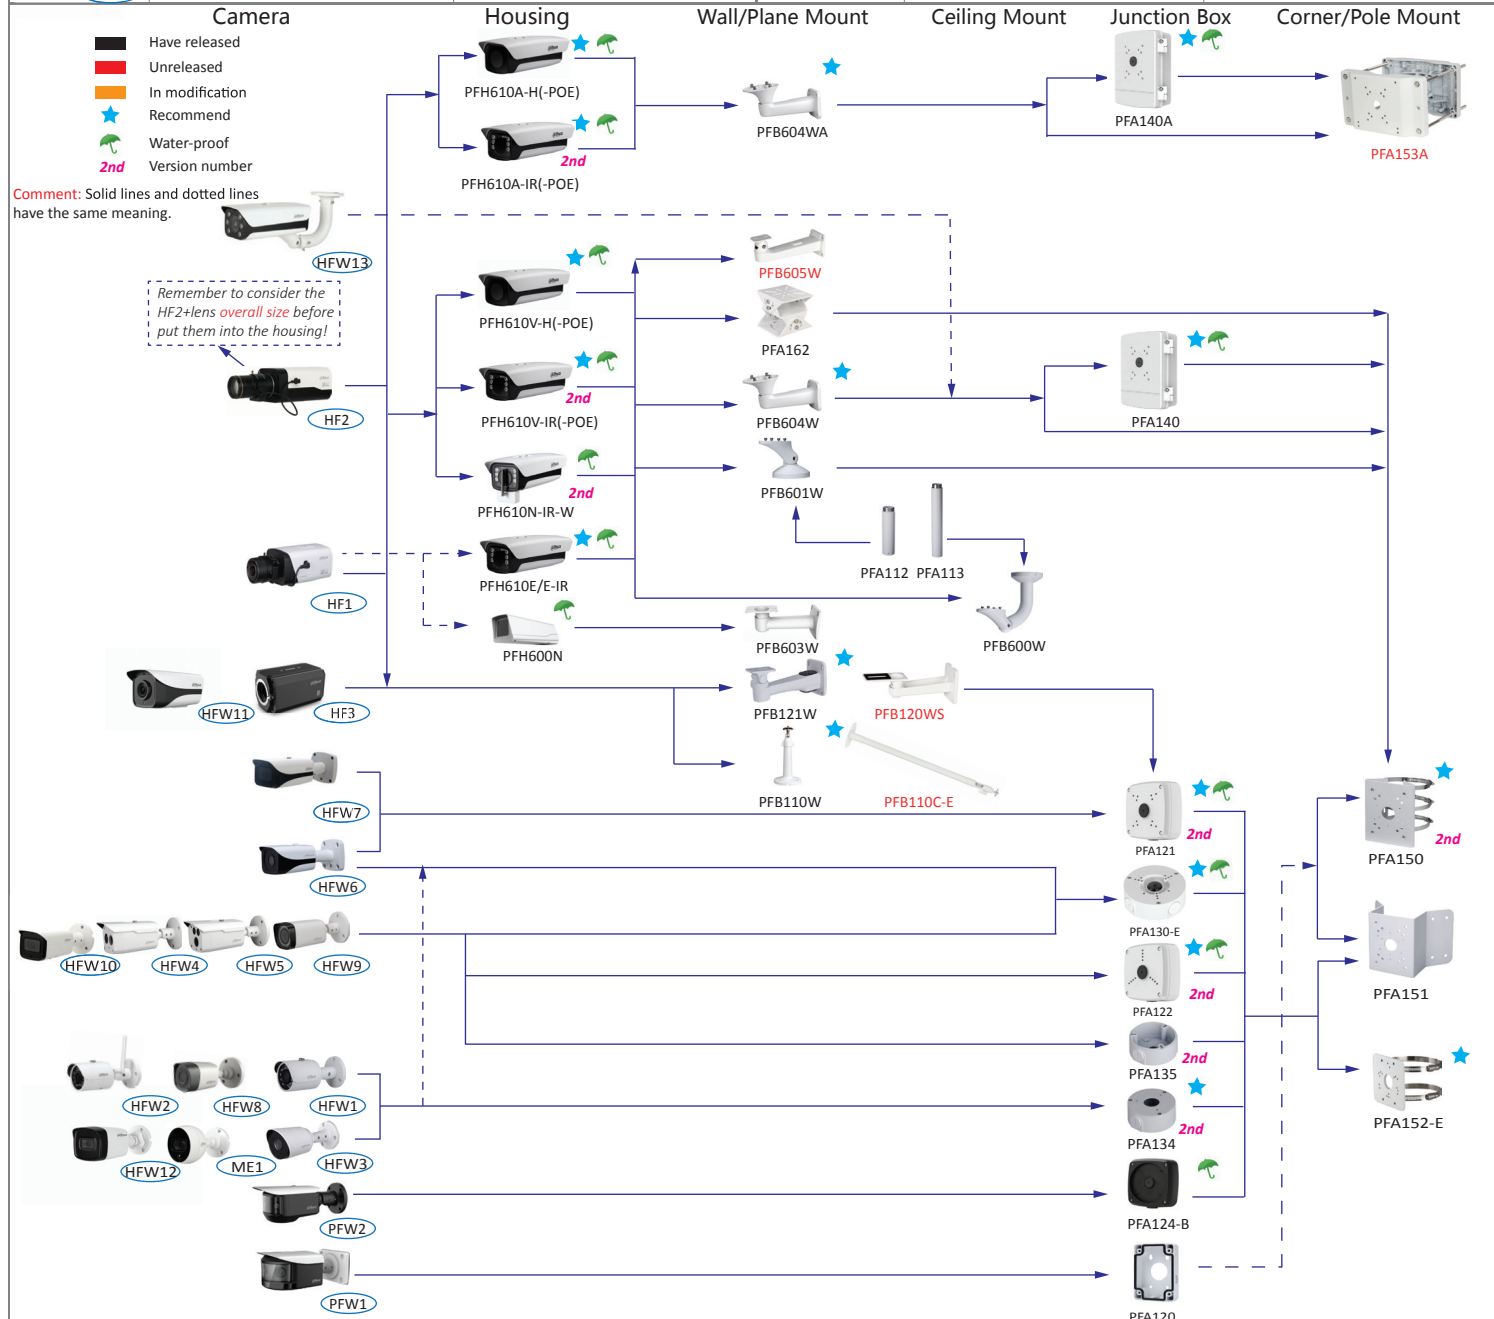

# Selection of box cameras

| Shape | HDCVI  | Network   | Shape | HDCVI                   | Network  |
|-------|--|---|-------|-------------------------|--|
|       | HFW1000/1100/1220/1230/1400/1500SL, HFW1000/1100/1200/1220/1230/2241/1400/2401/1500/2501S, LC1200SL-W, HFW1200/1400S-POC | HFW1230/4231/1431/4431S/1531S   |       | ME1200/1400/2802B       |  |
|       |  | HFW1120/1235/1320/1435S-W   |       | HF3231E                 | HF81230E, HF5431/5231/81230E-E   |
|       | HFW1400T, LC1220T-TH, HFW1200/1230/1500T(-A)   |   |       |                         | HF8231/8232/8331/8630/8835F, HF8232F-NF, HF8242F-FD/FR, HF8231/8232/8331/8630F-E             |
|       | HFW1100/1220/1400B   |   |       | HF3805G                 |  |
|       | HFW1100/1200/1220/1230/1400/1500D, HFW2401D  |   |       |                         | PFW8601/8800/8802-A180   |
|       | HFW2401E, HFW2241/2249/2501/2601/2802E-A   | HFW4231/4431/4631/4831E-SE<br>HFW1831E  |       | PFW3601-A180            |  |
|       | HFW3231E-Z, HFW3802E-Z/ZH-VP, HFW3231E-Z12   | HFW8231/8331/81200/81230E-Z, HFW5231/8231/8331/5431/5830E-Z5, HFW5231E-Z12, HFW8231/8232/5231/8331/5431/5631/8630/5831/81230E-Z, HFW5231Z-Z12E, HFW8231/8331/5231/5431/5631/5831E-Z5E |       |                         | HFW8242E-Z4FD-IRA-LED, HFW8242E-Z20FD-IRA-LED, HFW8242E-Z4FR-IRA-LED, HFW8242E-Z20FR-IRA-LED |
|       | HFW1000/1100/1200/1220/1400R, HFW1000/1100/1220RM, B1A21, B2A21  |   |       | HFW1200/1230/1500TL(-A) |  |
|       | HFW1100/1220/1400R-VF(-IRE6), HFW1200/1230/2401/1500R-Z-IRE6, HFW2231R-Z-IRE6-POC  | HFW2231/2431R-ZS/VFS-IRE6   |       |                         | HFW4230M-4G-AS-I2  |
|       | HFW2241/2501/2601/2802T-Z-A(-DP), HFW2241/2249/2501/2802T-I8-A   | HFW4231/4431/4631/4831T-ASE, HFW2231/2431/2531T-VFS/ZS/VFAS/ZAS, HFW4239T-ASE-NI, HFW2831T-ZS   |       |                         |  |