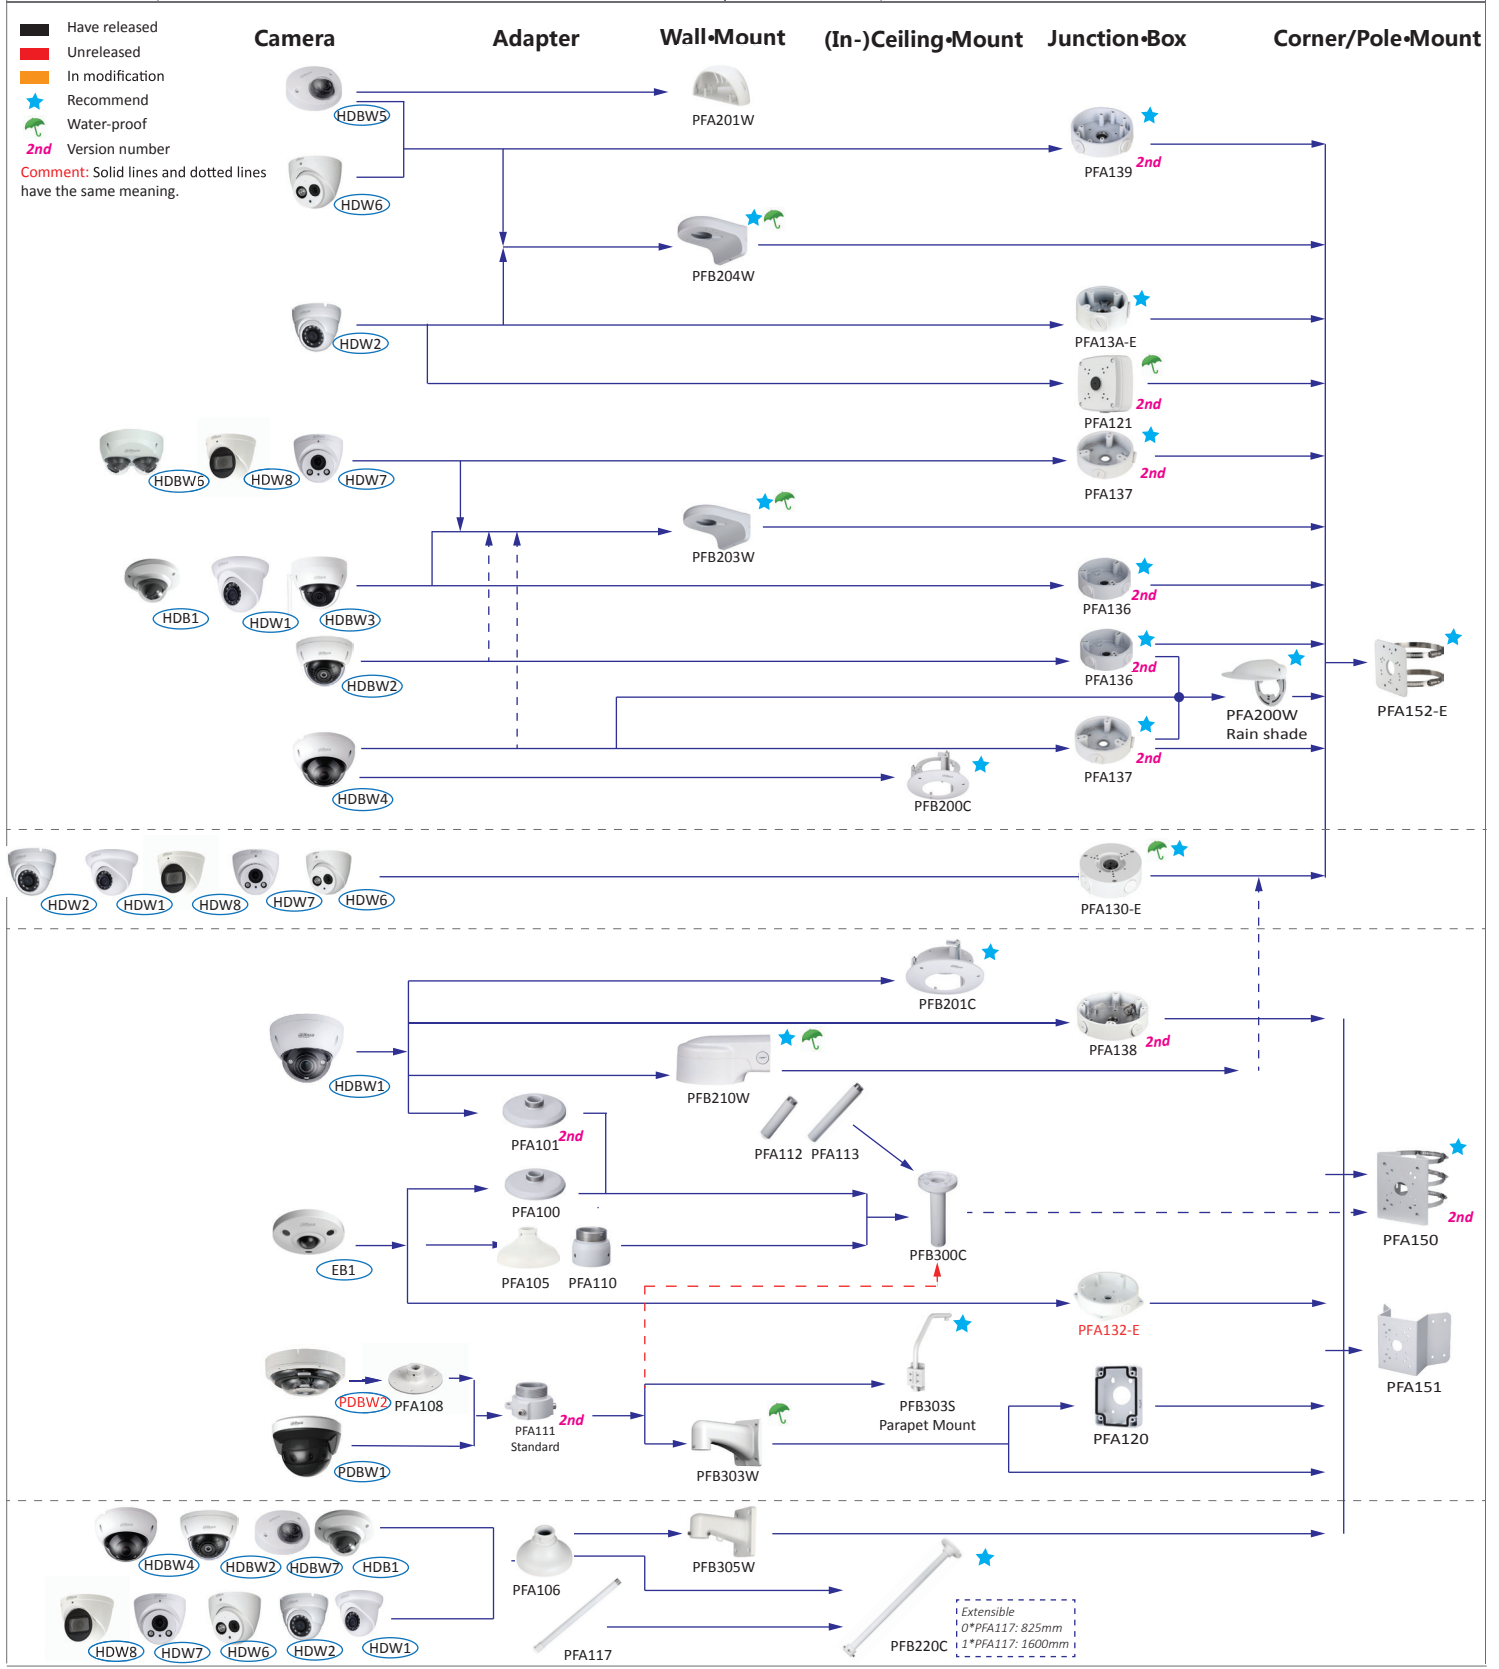

Selection of dome cameras

Shape	Network	Shape	Network
(HDB1)	HDB4231/4431C-AS, EB5531(-M/M12)	(HDBW1)	HDBW8231/8331/81200/81230E-Z, HDBW8231/8331/5231/5431/5631/5831E-Z5E, HDB5331E, HDBW5331E, HDBW8242E-Z4FD, HDBW8242E-Z4FR, HDBW8231/8232/8331/8630/81230/5231/5431/5631/5831E-ZE
(HDW1)	HDW1230/1431/1531S	(HDBW2)	HDBW1230/1431/1531E(-S), HDBW4231/4431/4631/4831E-ASE
(HDW2)	HDW4231/4431M	(HDBW3)	HDBW1120/1320/1235/1435E-W, HDBW1230/1430E-AW
(HDW6)	HDW4231/4431/4830EM-AS, HDW4231/4431/4631/4831EM-ASE	(HDBW4)	HDBW2831R-ZS, HDBW5231/5431/5631/5831R-ZE, HDBW2231/2421/2431/2531R-ZS/VFS, HDBW2831R-ZS, HDBW1831R
(HDW7)	HDW2121/2221/2230/2231/2320/2421/2431/2531R-ZS, HDW5231/5431/5830R-Z	(HDBW5)	HDBW4231/4431F-AS/M/M12, HDBW4231F-MPC/M12PC
(HDW8)	HDW5231/5431/5631/5831R-ZE	(HDBW6)	HDBW4231F-E2-M
(EB1)	EBW8630/81230, EBW8630-IVC	(PDBW2)	PDBW5831-B360
(PDBW1)	PDBW8800/8802-A180