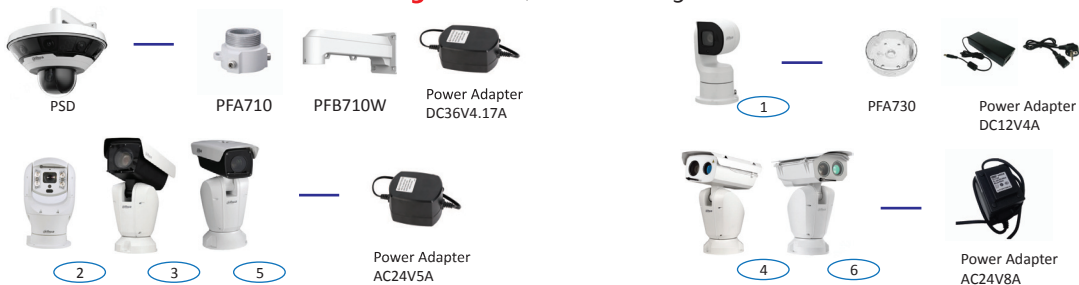

Notes :

1. PTZ dome cameras have the **standard configurations**, and the configurations have been as follows.