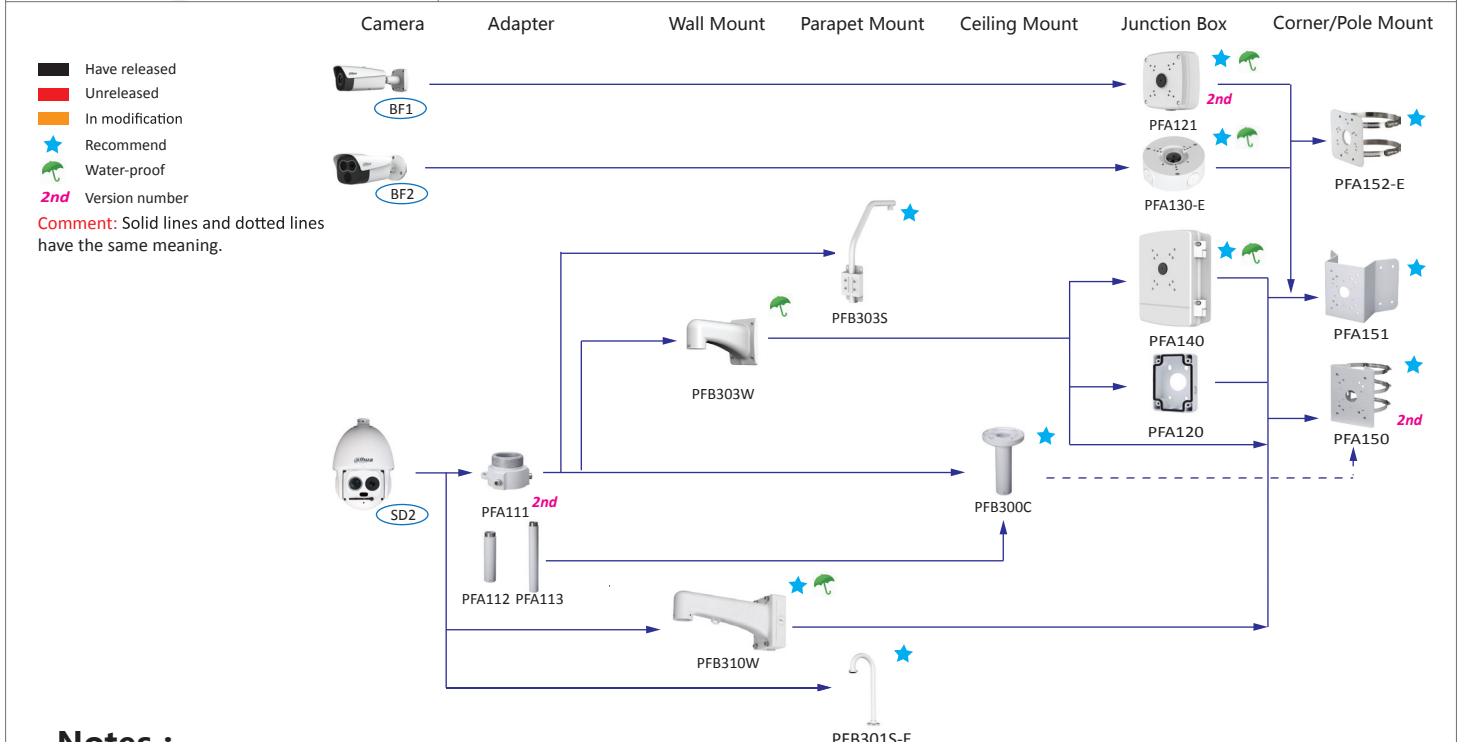

Selection of Thermal series cameras

Shape	Thermal Series
BF1	TPC-BF5400/5600(-T)
BF2	TPC-BF2120(-T)
SD2	TPC-SD8420/8620(-T)