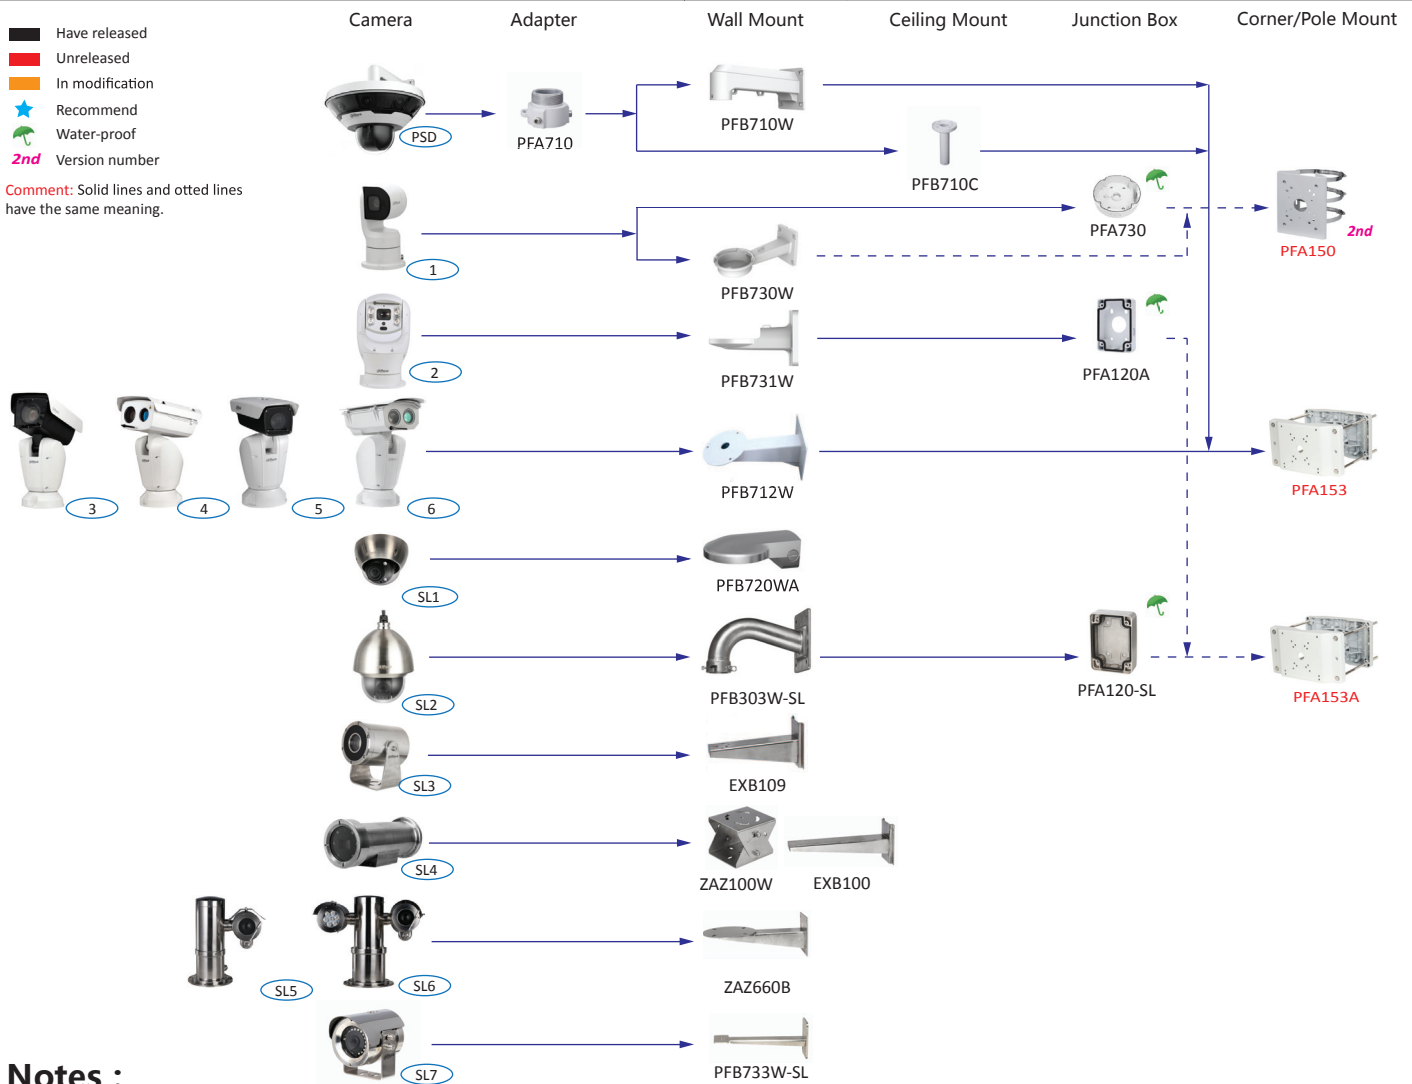

# Selection of Thermal series cameras

| Shape | Thermal Series      |
|-------|---------------------|
| BF1   | TPC-BF5400/5600(-T) |
| BF2   | TPC-BF2120(-T)      |
| SD2   | TPC-SD8420/8620(-T) |

## Notes :

1. PTZ dome cameras have the **standard configurations**, and the configurations have been as follows.

| Shape | ITC  |
|-------|--|
| ITC1  | ITC237-PW1B-IRZ, ITC217-PW1B-IRLZ                  |
| ITC2  | ITC237-PU1B-L, ITC237-PU1B-IR                      |
| ITC3  | ITC217-PW1B-IRLZ10                                 |
| ITC4  | ITC602-RU1A, ITC302-RU1A, ITC206-RU1A, ITC235-TU1A |
| ITC5  | ITC231-RU1A-IRL-VF1042                             |

# Selection of all-environment series cameras

| Shape | Camera   | Shape | Camera          |
|-------|--|-------|-----------------|
|       | PSD8802-A180, PSD81602-A360  |       | HDBW8232E-Z-SL  |
|       | PTZ1A225U-IRA-N  |       | SD60230U-HNI-SL |
|       | PTZ19240V-IRB-N, PTZ19240V-IRB-N-B<br>PTZ19245U-IRB-N, PTZ19245U-IRB-N-B |       | SDZW2030U-SL    |
|       | PTZ12248V-IRB-N  |       | EPC230U         |
|       | PTZ12248V-LR8-N  |       | EPC230U-PTZ     |
|       | PTZ12230F-IRB-N  |       | EPC230U-PTZ-IR  |
|       | PTZ12230F-LR8-N  |       | SDZW2000T-SL    |

- Have released
- Unreleased
- In modification
- Recommend
- Water-proof
- 2nd Version number

Comment: Solid lines and dotted lines have the same meaning.