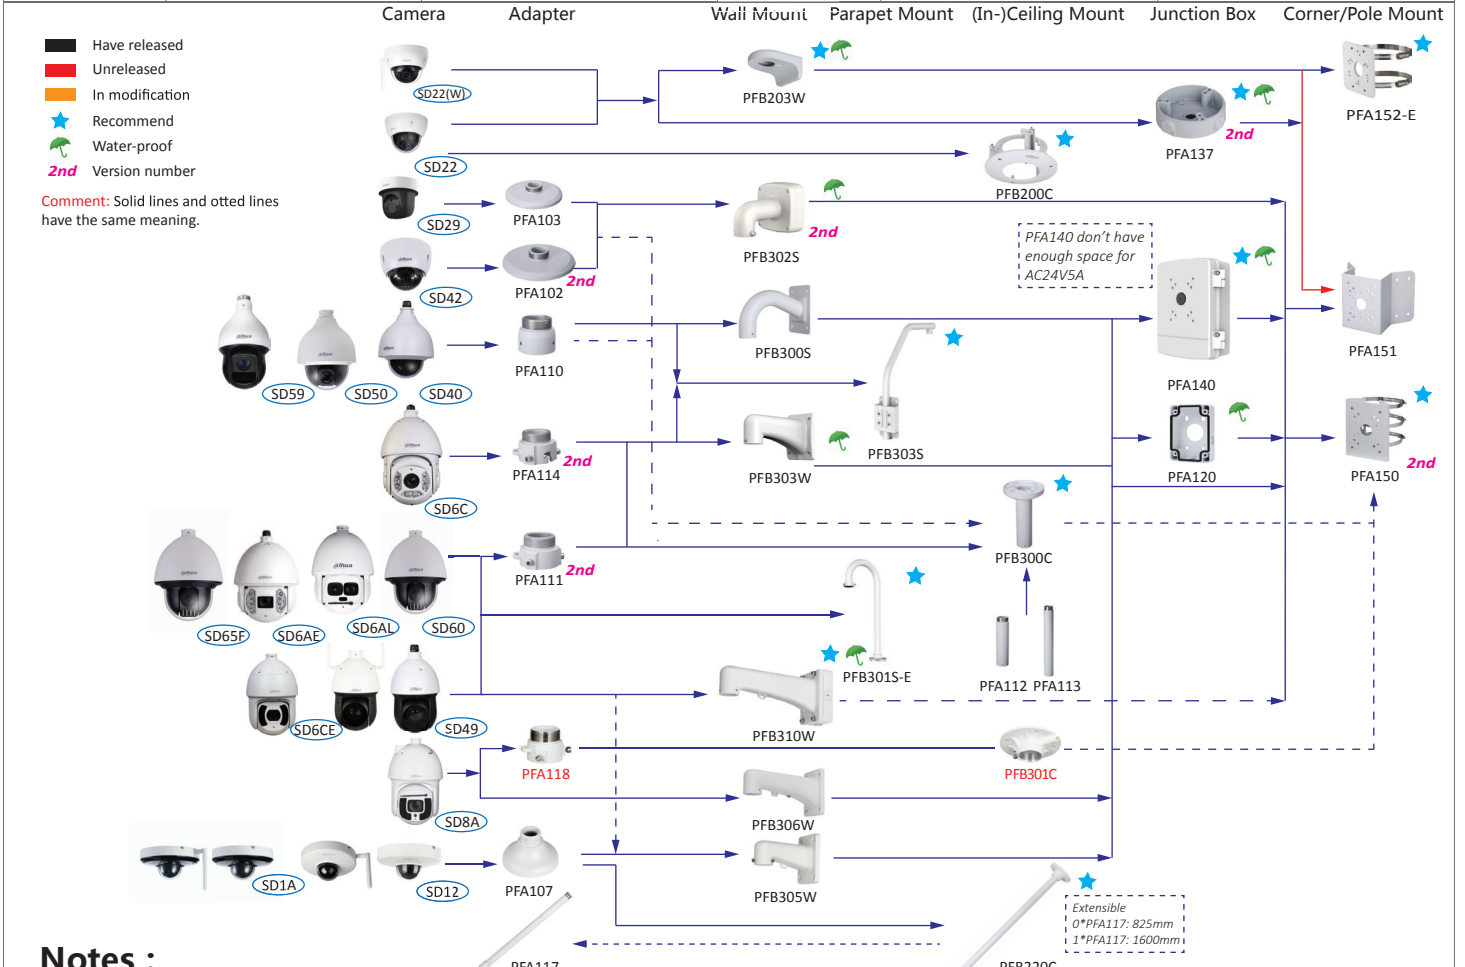

Selection of PTZ dome cameras

Shape	PTZ Dome		Shape	PTZ Dome	
	HDCVI	Network		HDCVI	Network
SD22	SD22204I-GC	SD22204T-GN, SD22404T-GN	SD59	SD59131/225/230/430I-HC	SD59131/225/230/430U-HNI
SD22(W)		SD22204T-GN-W, SD22404-GN-W	SD6AE	SD6AE230IA-HC	SD6AE230F-HNI, SD6AE530U-HNI, SD6AE240/830V-HNI
SD29		SD29204T-GN(-W)	SD6AL		SD6AL230F-HNI, SD6AL830V-HNI, SD6AL245U-HNI(-IR)
SD42	SD42116/212I-HC	SD42212T-HN	SD60	SD60131/225/230/430I-HC	SD60131/225/230/430U-HNI
SD40	SD40116/212I-HC	SD40212T-HN	SD65F	SD65F230IA-HC	SD65F230F-HNI
SD50	SD50131/225/230/430I-HC	SD50131/225/230/430U-HNI	SD6CE		SD6CE131/225/230U-HNI, SD6CE245U-HNI
SD49	SD49116/225/131/212I-HC	SD49212/225/412T-HN, SD49225T-HN-W	SD6C	SD6C131/225/230/430I-HC	SD6C131/225/230/430U-HNI
SD12		SD12200T-GN, SD12200T-GN-W, SD12203T-GN, SD12203T-GN-W	SD8A		SD8A840/440/240VI-HNI
SD1A		SD1A200T-GN, SD1A200T-GN-W, SD1A203T-GN, SD1A203T-GN-W	SD10		SD10A248V-HNI