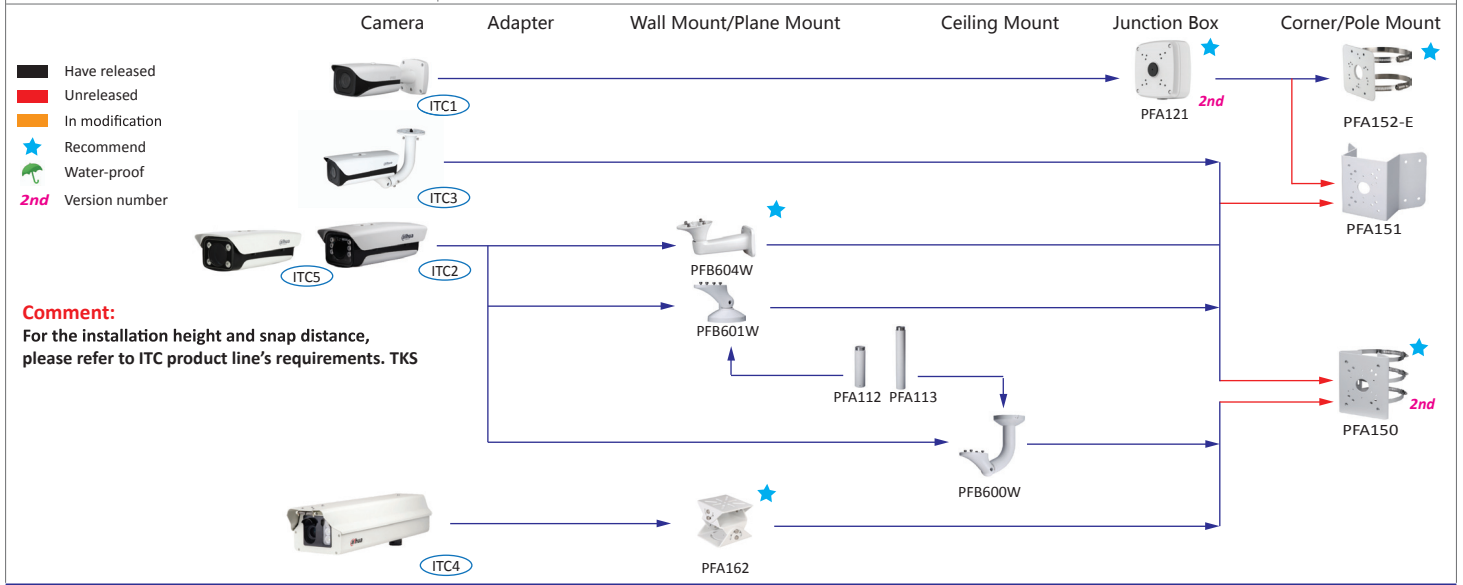

## Notes :

1. PTZ dome cameras have the **standard configurations**, and the configurations have been as follows.

# Selection of Thermal series cameras

| Shape | Thermal Series      |
|-------|---------------------|
| BF1   | TPC-BF5400/5600(-T) |
| BF2   | TPC-BF2120(-T)      |
| SD2   | TPC-SD8420/8620(-T) |

## Notes :

1. PTZ dome cameras have the **standard configurations**, and the configurations have been as follows.

| Shape | ITC  |
|-------|--|
| ITC1  | ITC237-PW1B-IRZ, ITC217-PW1B-IRLZ                  |
| ITC2  | ITC237-PU1B-L, ITC237-PU1B-IR                      |
| ITC3  | ITC217-PW1B-IRLZ10                                 |
| ITC4  | ITC602-RU1A, ITC302-RU1A, ITC206-RU1A, ITC235-TU1A |
| ITC5  | ITC231-RU1A-IRL-VF1042                             |